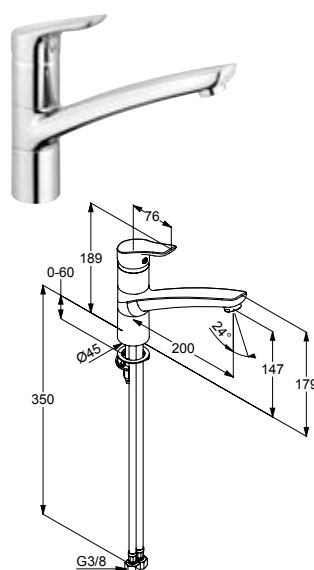

DIANA K300
Spültisch-Einhandmischer XL
mit hohem Schaft, bietet mehr Bewe-
gungsfreiheit, mit schwenkbarem Aus-
lauf, verchromt, (DI403710500) 288,- €