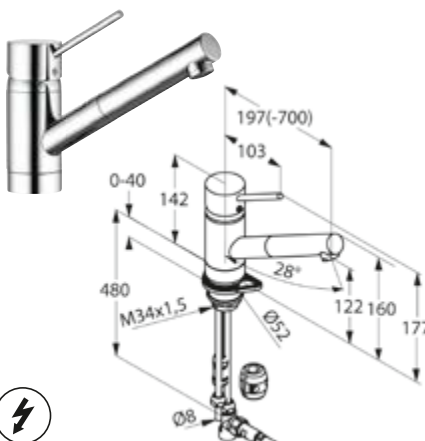

DIANA K200 Spültisch-Einhandmischer, Niederdruck mit schwenkbarem und herausziehbarem Auslauf, für drucklose Speicher, verchromt, (DI427205500) 436,- €