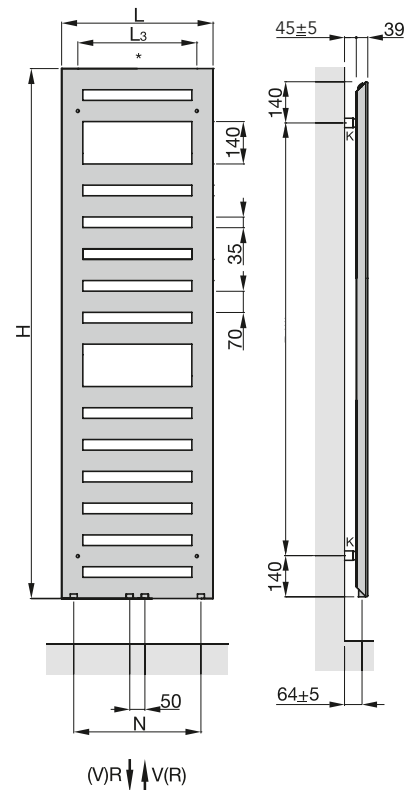

Artikel Nr.	Preis	Höhe mm	Länge mm	Wärmeleistung			Zuordnung Heizstab²⁾ Watt	V dm³	M kg	
				EN 442 ¹⁾ Watt	70/55/24 Watt	55/45/24 Watt				55/45/20 Watt
DI905512530	1.180,- €	1225	500	561	399	243	293	500	5,2	11,7
DI905612530	1.213,- €	1225	600	645	457	278	335	600	5,7	13,5
DI905517530	1.556,- €	1750	500	775	551	336	404	750	7,3	16,3
DI905617530	1.597,- €	1750	600	889	630	383	461	900	8,0	19,0

Ausführung Edelstahl (Inox Look)

Artikel Nr.	Preis	Höhe mm	Länge mm	Wärmeleistung			Zuordnung Heizstab²⁾ Watt	V dm³	M kg	
				EN 442 ¹⁾ Watt	70/55/24 Watt	55/45/24 Watt				55/45/20 Watt
DI905512730	1.180,- €	1225	500	561	399	243	293	500	5,2	11,7
DI905612730	1.213,- €	1225	600	645	457	278	335	600	5,7	13,5
DI905517730	1.556,- €	1750	500	775	551	336	404	750	7,3	16,3
DI905617730	1.597,- €	1750	600	889	630	383	461	900	8,0	19,0

DIANA L100 Badheizkörper elektrisch

Ausführung lackiert RAL 9016 Weiß

Artikel Nr.	Preis	Höhe mm	Länge mm	Zuordnung Heizstab Watt
DI905718502	1.939,- €	1750	600	900

Ausführung Weiß matt lackiert*

Artikel Nr.	Preis	Höhe mm	Länge mm	Zuordnung Heizstab Watt
DI905718549	2.235,- €	1750	600	900

Ausführung Schwarz matt lackiert**

Artikel Nr.	Preis	Höhe mm	Länge mm	Zuordnung Heizstab Watt
DI905718530	2.235,- €	1750	600	900

Ausführung Edelstahl (Inox Look)

Artikel Nr.	Preis	Höhe mm	Länge mm	Zuordnung Heizstab Watt
DI905718730	1.939,- €	1750	600	900

*lackiert White Matt (Farbcode 0556), ** lackiert Traffic Black, Ausführung matt (Farbcode 9217)

Abkürzungen

- V = Wasserinhalt
- M = Leergewicht
- K = Konsole
- (V)R = (Vorlauf) Rücklauf
- N = Nabenabstand, L-80 mm
- L3 = Befestigungsabstand, L-106 mm

1) Wärmeleistung nach EN 442, ΔT 50 K (75/65/20 °C)
2) Elektro-Heizstab optional, gegen Aufpreis erhältlich