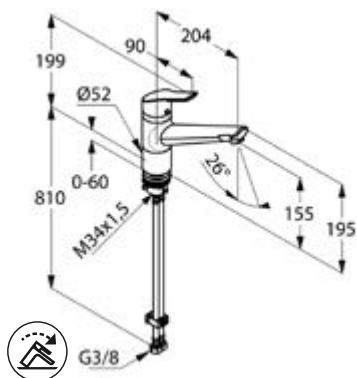

DIANA K500 Spültisch-Einhandmischer mit Bajonett-Kipp-Funktion für Unterfenstermontage, herausziehbar und umlegbar, mit schwenkbarem Auslauf und flexiblen Anschluss-Schläuchen, Ausladung 204 mm, verchromt, (DI425150500) 425,- €