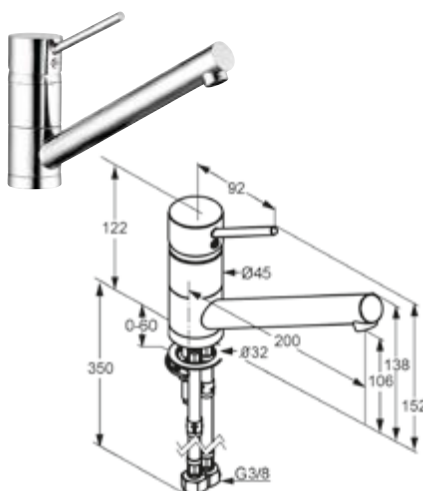

DIANA K200 — Geradlinige Küchenarmaturen mit schwenkbarem Auslauf.

Schwenkbarer Auslauf
Serienmäßig, für flexiblen Wassereinsatz.

Niederdruckversion
Für offene, drucklose Warmwasserbereiter.

Bajonett-Funktion
Bei einigen Modellen. Die Armatur lässt sich kippen – optimal für die Montage vor einem Fenster.

DIANA K200 Spültisch-Einhandmischer mit schwenkbarem Auslauf, verchromt, (DI427000500) 234,- €