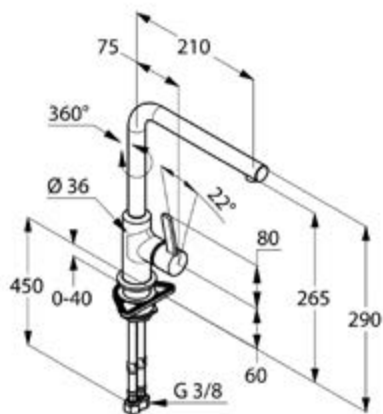

DIANA K600 Spültisch-Einhandmischer
mit seitlicher Bedienung und schwenkbarem Auslauf, Höhe 290 mm,
Ausladung 210 mm, verchromt,
(DI426100500) 304,- €