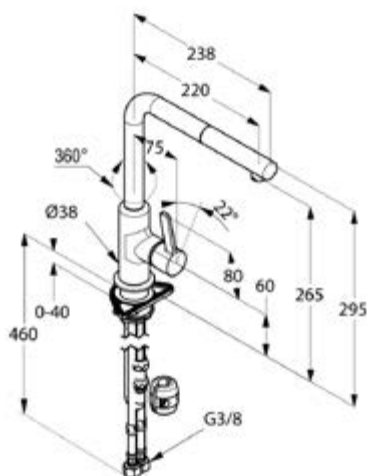

DIANA K600 Spültisch-Einhandmischer
mit seitlicher Bedienung und schwenkbarem, herausziehbarem Auslauf,
Höhe 295 mm, Ausladung 220 mm, verchromt,
(DI426120500) 438,- €