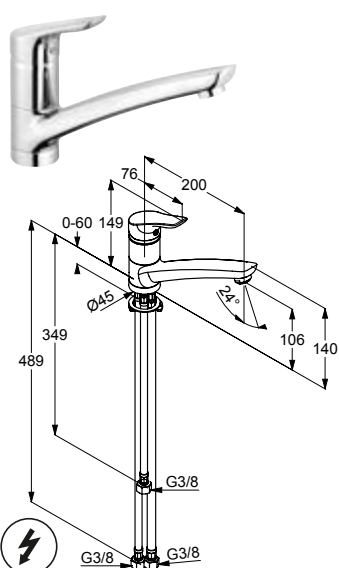

DIANA K300 Spültisch-Einhandmischer,
Niederdruck
mit schwenkbarem Auslauf,
für drucklose Speicher,
verchromt, (DI403705500) 308,- €