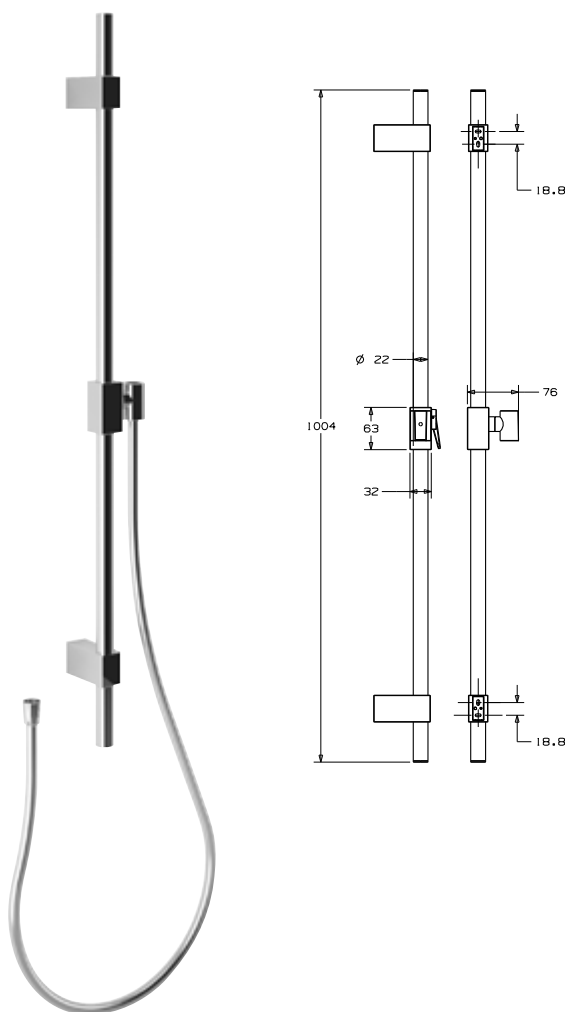

DIANA L100 Wandstange rund
aus Metall 1000 mm,
mit Schlauch 1600 mm,
eckigem Metallschieber und
eckiger Wandhalterung,
verstellbar, verchromt,
(DI457212500) 204,- €