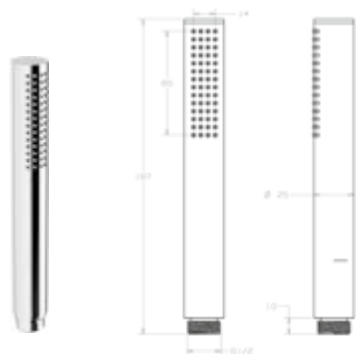

DIANA L100 Stabhandbrause
Stabhandbrause aus Metall,
voller Brauseregen 1-strahlig,
verchromt,
(DI457050500) 88,20 €