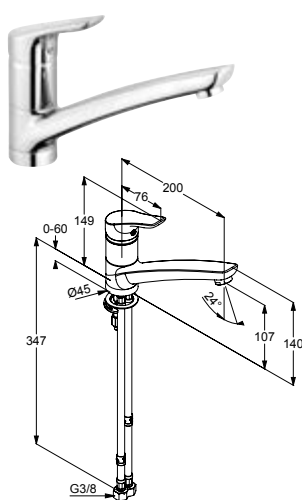

DIANA K300 — Die leicht geschwungenen Küchenarmaturen mit schwenkbarem Auslauf.

Schwenkbarer Auslauf

Serienmäßig, für flexiblen Wassereinsatz.

Niederdruckversion

Für offene, drucklose Warmwasserbereiter.

DIANA K300
Spültisch-Einhandmischer
mit schwenkbarem Auslauf,
verchromt, (DI403700500) 249,- €