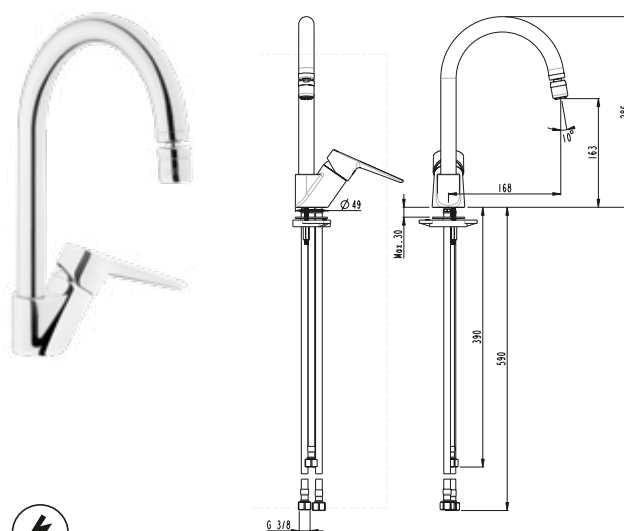

DIANA K100 Spültisch-Einhandmischer, Niederdruck
mit schwenkbarem Auslauf und Luftsprudler, Armatur kann mit Griff rechts-
oder linksseitig montiert werden, Ausladung 168 mm, verchromt,
(DI400725500) 238,- €