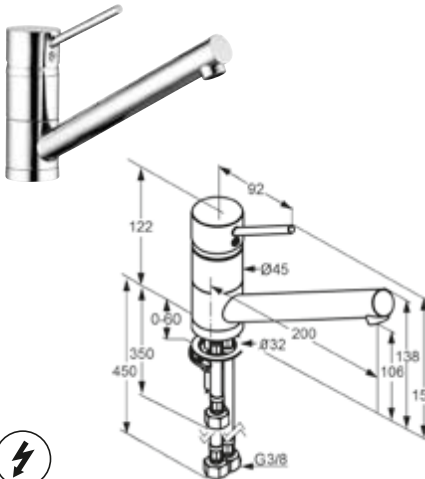

DIANA K200 Spültisch-Einhandmischer, Niederdruck mit schwenkbarem Auslauf, für drucklose Speicher, verchromt, (DI427005500) 292,- €