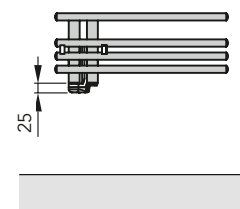

Abkürzungen

- V = Wasserinhalt
- M = Leergewicht
- K = Konsole
- (V)R = (Vorlauf) Rücklauf
- N = Nabenabstand, L-80 mm
- L3 = Befestigungsabstand, L-106 mm

** WA = 67±8 für DIANA L200 Badheizkörper elektrisch

*** Anschlussarmatur ist beidseitig anströmbar

1) Wärmeleistung nach EN 442, Δ T 50 K (75/65/20 °C)
2) Elektro-Heizstab optional, gegen Aufpreis erhältlich