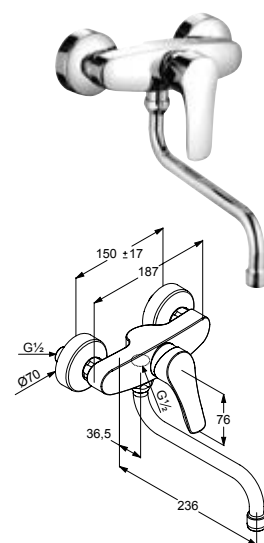

DIANA K300
Wand-Spültisch-Einhandmischer
Wandmontage, mit schwenkbarem
Auslauf, Ausladung 236 mm,
verchromt, (DI403760500) 258,- €