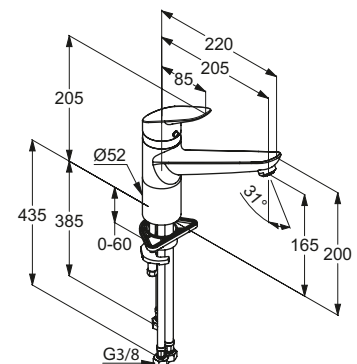

DIANA K400 Spültisch-Einhandmischer, Niederdruck
mit schwenkbarem Auslauf,
für drucklose Speicher, verchromt,
(DI401725500) 338,- €